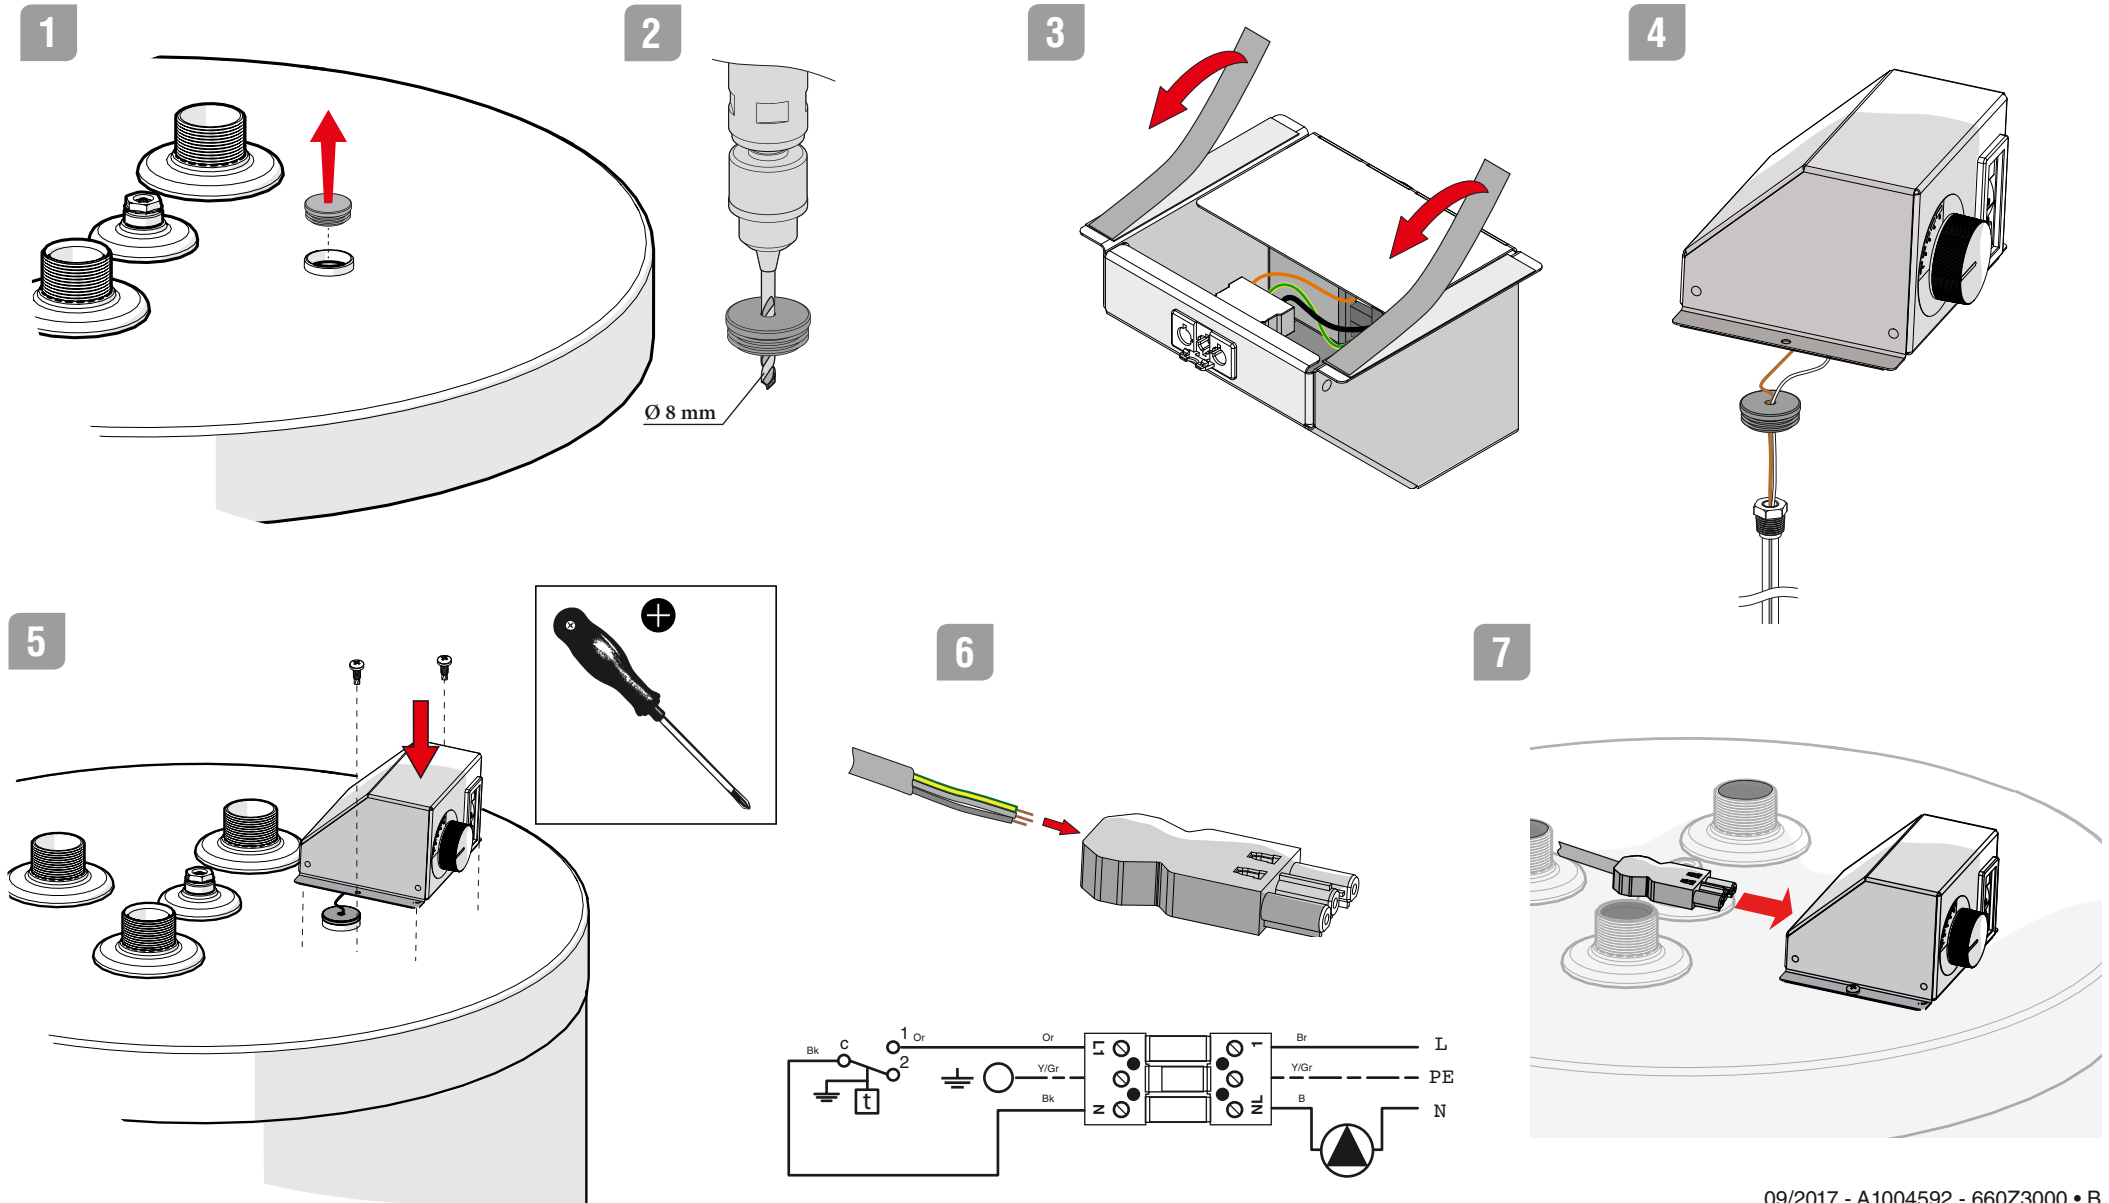

# A1004714 : THERMOSTAT MOUNTING KIT

Applicable to : HRs 320 - 600 - 800 - 1000

# A1004714 : THERMOSTAT MOUNTING KIT

Applicable to : HRi 320 - 600 - 800