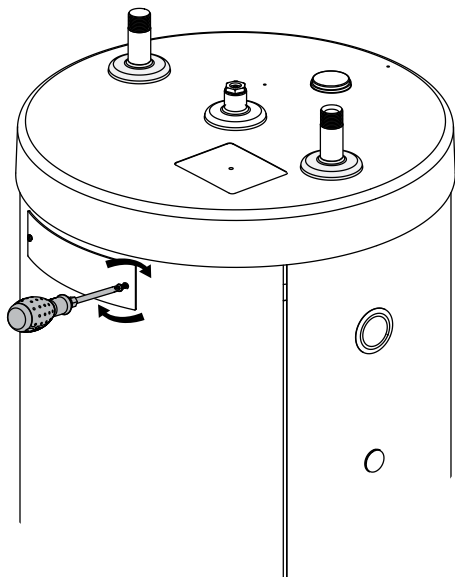

# WALL MOUNTING KIT

1a

Comfort				
100	130	160	210	240
✓	✓	✓	✓	✗

1b

Comfort				
100	130	160	210	240
✓	✓	✓	✗	✗

1c

Comfort				
100	130	160	210	240
✓	✓	✓	✗	✗

2

4 x 

2 x 

Comfort	100	130	160	210
A (mm)	533	693	593	1163

3

4 x 

4 x 

4

Comfort	100	130	160	210
A (mm)	533	693	593	1163

5

2 x 

2 x 

6