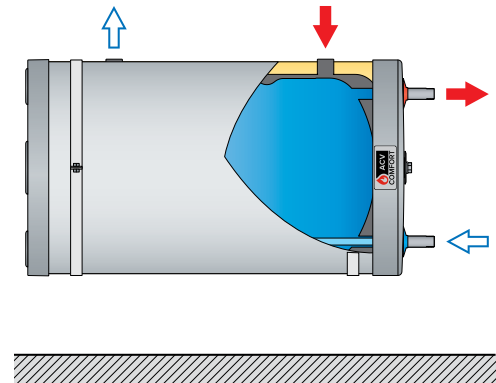

# WALL MOUNTING KIT

1a

Comfort				
100	130	160	210	240
✓	✓	✓	✓	✗

1b

Comfort				
100	130	160	210	240
✓	✓	✓	✗	✗

1c

Comfort				
100	130	160	210	240
✓	✓	✓	✗	✗

2

4 x 

2 x 

Comfort	100	130	160	210
A (mm)	533	693	593	1163

3

4 x 

4 x 

4

Comfort	100	130	160	210
A (mm)	533	693	593	1163