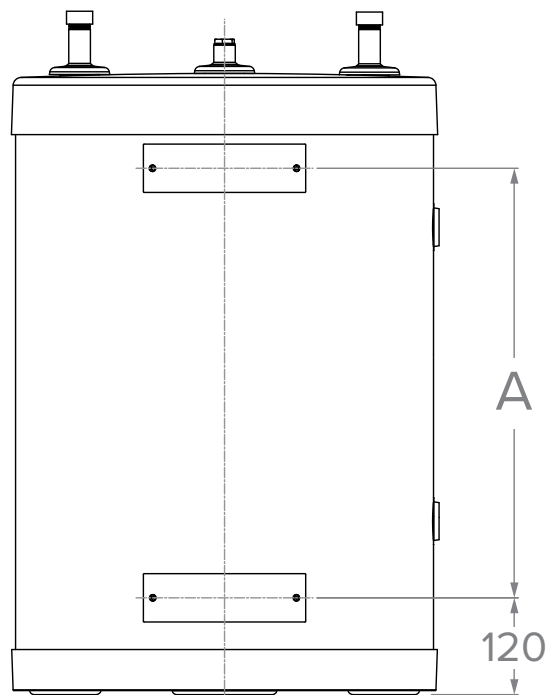

# WALL MOUNTING KIT

1a

Comfort				
100	130	160	210	240
✓	✓	✓	✓	✗

1b

Comfort				
100	130	160	210	240
✓	✓	✓	✗	✗

1c

Comfort				
100	130	160	210	240
✓	✓	✓	✗	✗

2

4 x 

2 x 

Comfort	100	130	160	210
A (mm)	533	693	593	1163

3

4 x 

4 x 

4

Comfort	100	130	160	210
A (mm)	533	693	593	1163

5

2 x 

2 x 

6