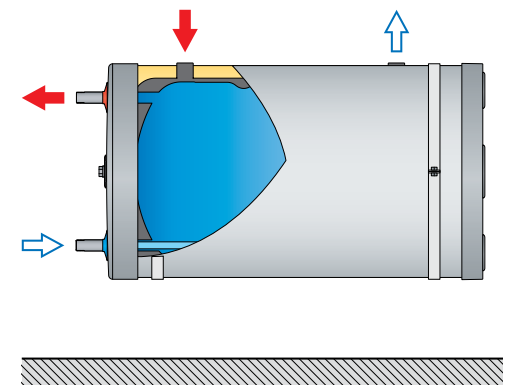

# WALL MOUNTING KIT

1a

Comfort				
100	130	160	210	240
✓	✓	✓	✓	✗

1b

Comfort				
100	130	160	210	240
✓	✓	✓	✗	✗

1c

Comfort				
100	130	160	210	240
✓	✓	✓	✗	✗

2

4 x 

2 x 

Comfort	100	130	160	210
A (mm)	533	693	593	1163

3

4 x 

4 x 

4

Comfort	100	130	160	210
A (mm)	533	693	593	1163