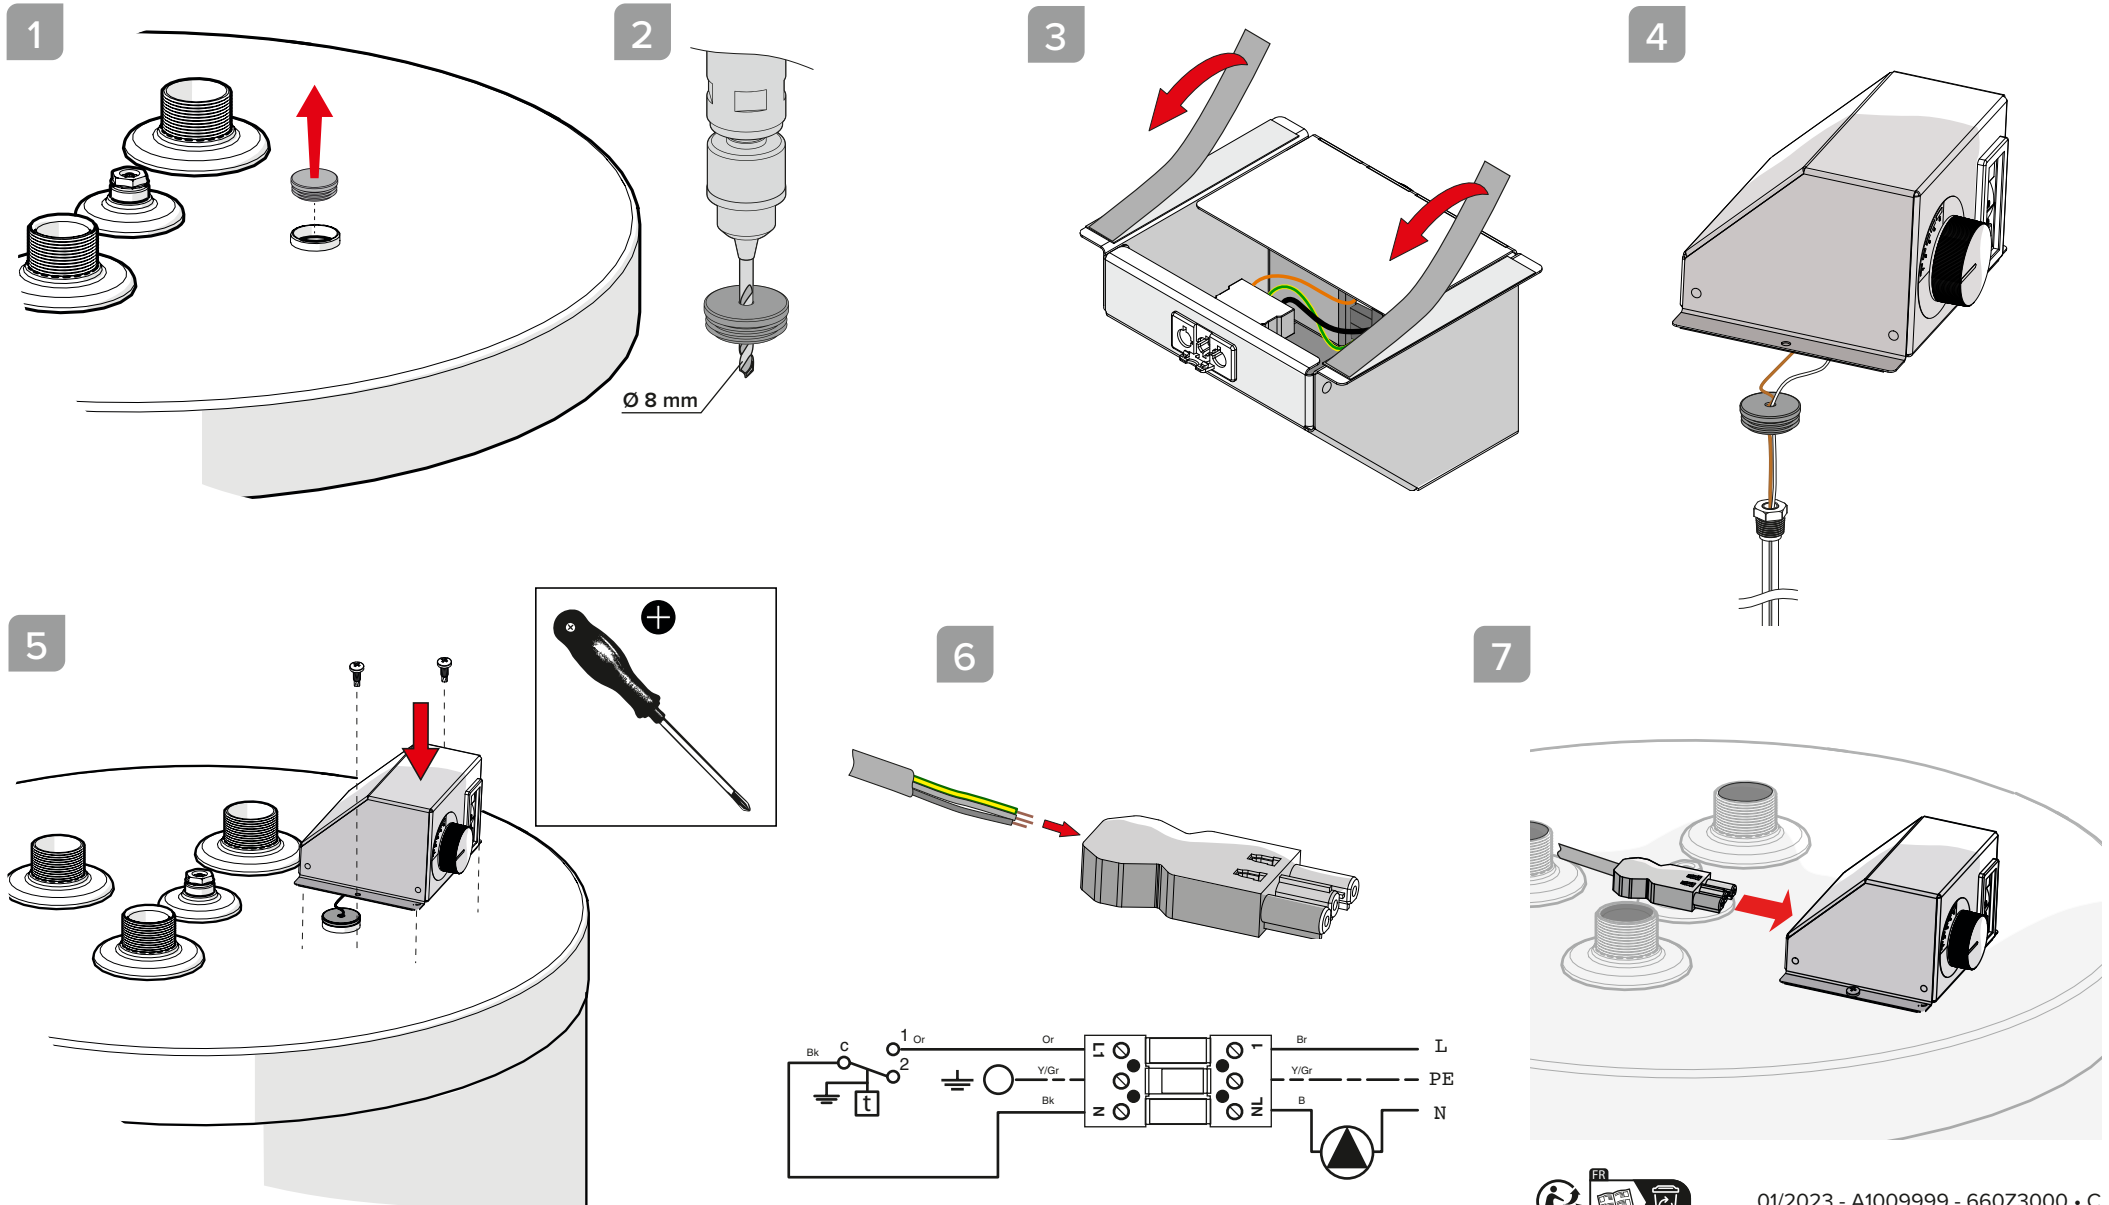

THERMOSTAT MOUNTING KIT - 027000

Applicable to : HRs 320 - 600 - 800 - 1000

THERMOSTAT MOUNTING KIT - 027000

Applicable to : HRi 320 - 600 - 800