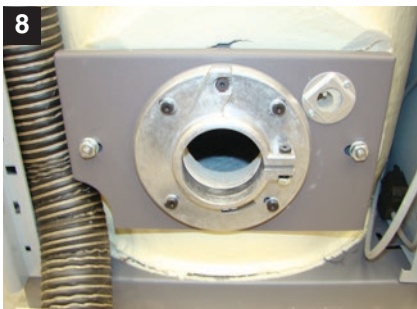

excellence in hot water

Kit ventouse Delta Pro

Code: 10800264

Delta Pro & Pro Pack + BMV

Delta Pro & Pro Pack + BG 2000-S