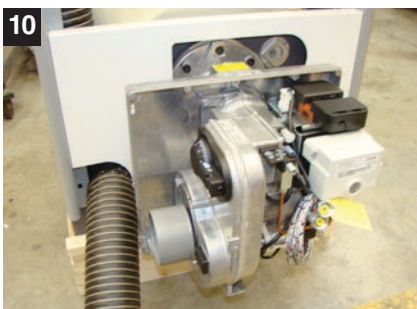

excellence in hot water

Kit ventouse Delta Pro

Code: 10800264

Delta Pro & Pro Pack + BMV

Delta Pro & Pro Pack + BG 2000-S