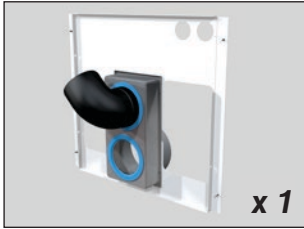

excellence in hot water

Kit ventouse Delta Pro

Code: 10800264

Delta Pro & Pro Pack + BMV

Delta Pro & Pro Pack + BG 2000-S